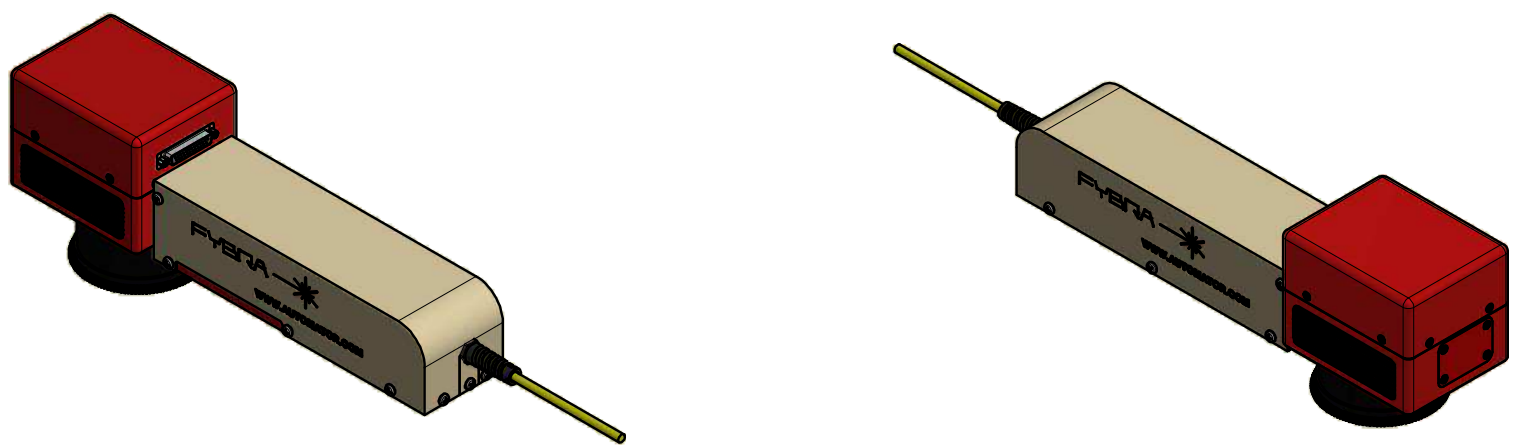

A B C D E F

Cavo fibra R 150 mm min  
Fiber Cable Minimum Radius 5.90 in.  
45,5 [1.791 in]

Cavo fibra R 150 mm min  
Fiber Cable Minimum Radius 5.90 in.

DATA	VALUE
A	200
B	150

Cavo fibra R 150 mm min  
Fiber Cable Minimum Radius 5.90 in.

INGOMBRO FYBRA 22W - 33W  
OVERALL DIMENSIONS FYBRA 22W - 33W

REV.	DESCRIPTION OF MODIFICATION	DATE	DISEG.	V.R.	V.R.
00	ISSUE	16/09/16			

THIS DRAWING IS OUR PROPERTY AND MUST NOT BE SHOWN TO THIRD PERSON UNLESS IN ITS ORIGINAL FORM AUTOMATOR INTERNATIONAL RESERVES THE RIGHT TO MAKE CHANGES WITHOUT NOTICE