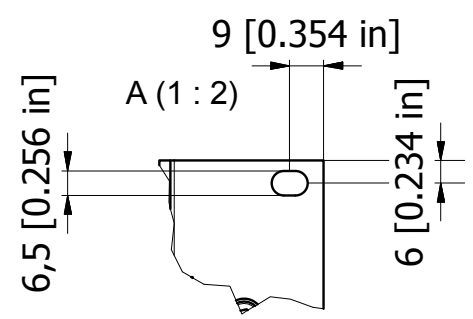

A B C D E F

Cavo fibra R 150 mm min  
Fiber Cable Minimum Radius 5.90 in.  
45,5 [1.791 in]

Cavo fibra R 150 mm min  
Fiber Cable Minimum Radius 5.90 in.

DATA	VALUE
A	200
B	150

Cavo fibra R 150 mm min  
Fiber Cable Minimum Radius 5.90 in.

INGOMBRO FYBRA 22W - 33W  
OVERALL DIMENSIONS FYBRA 22W - 33W

REV.	DESCRIPTION OF MODIFICATION	DATE	DISEG.	V.R.	V.R.
00	ISSUE	16/09/16			

THIS DRAWING IS OUR PROPERTY AND MUST NOT BE SHOWN TO THIRD PERSON UNLESS IN ITS ORIGINAL FORM AUTOMATOR INTERNATIONAL RESERVES THE RIGHT TO MAKE CHANGES WITHOUT NOTICE