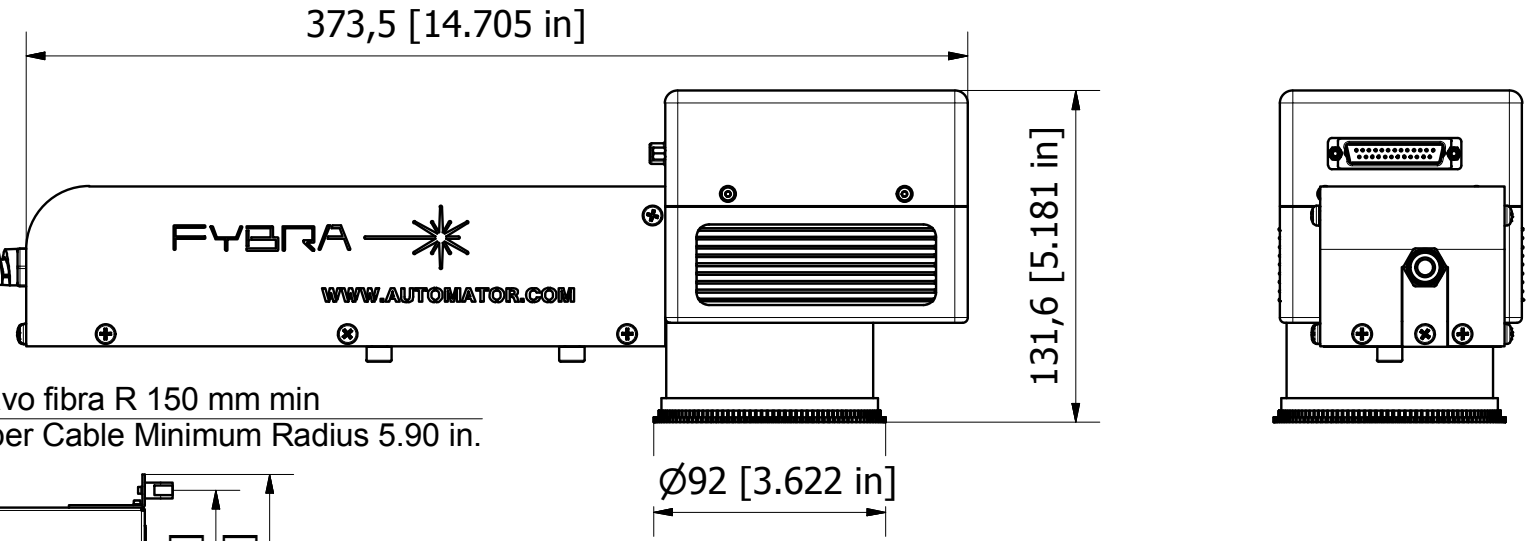

A B C D E F

Cavo fibra R 150 mm min  
Fiber Cable Minimum Radius 5.90 in.  
45,5 [1.791 in]

Cavo fibra R 150 mm min  
Fiber Cable Minimum Radius 5.90 in.

DATA	VALUE
A	200
B	150

Cavo fibra R 150 mm min  
Fiber Cable Minimum Radius 5.90 in.

INGOMBRO FYBRA 22W - 33W  
OVERALL DIMENSIONS FYBRA 22W - 33W

REV.	DESCRIPTION OF MODIFICATION	DATE	DISEG.	V.R.	V.R.
00	ISSUE	16/09/16			

THIS DRAWING IS OUR PROPERTY AND MUST NOT BE SHOWN TO THIRD PERSON UNLESS IN ITS ORIGINAL FORM AUTOMATOR INTERNATIONAL RESERVES THE RIGHT TO MAKE CHANGES WITHOUT NOTICE