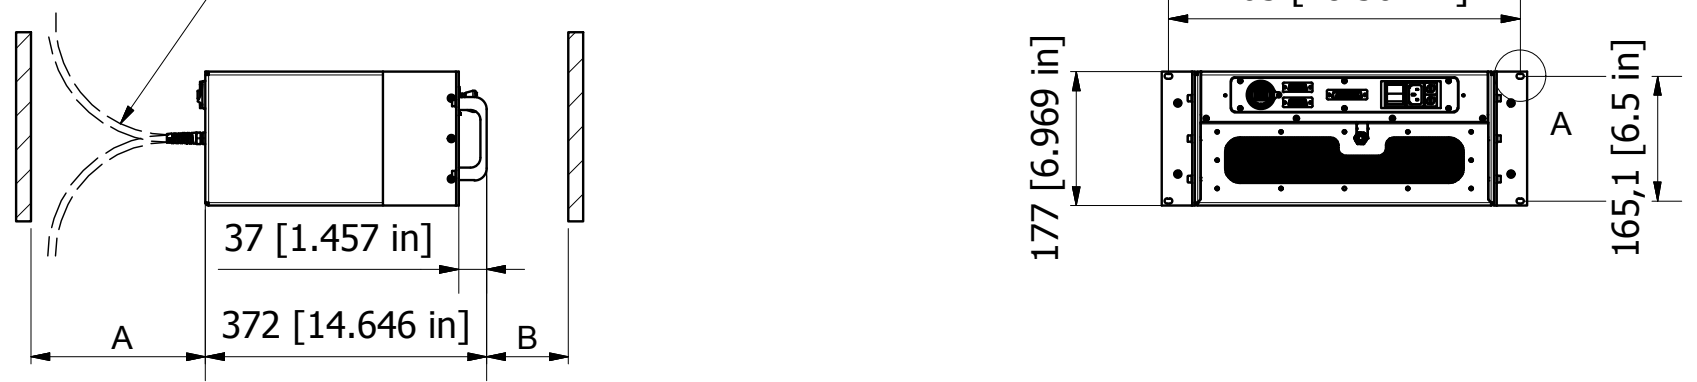

A B C D E F

Cavo fibra R 150 mm min  
Fiber Cable Minimum Radius 5.90 in.  
45,5 [1.791 in]

Cavo fibra R 150 mm min  
Fiber Cable Minimum Radius 5.90 in.

DATA	VALUE
A	200
B	150

Cavo fibra R 150 mm min  
Fiber Cable Minimum Radius 5.90 in.

INGOMBRO FYBRA 22W - 33W  
OVERALL DIMENSIONS FYBRA 22W - 33W

REV.	DESCRIPTION OF MODIFICATION	DATE	DISEG.	V.R.	V.R.
00	ISSUE	16/09/16			

THIS DRAWING IS OUR PROPERTY AND MUST NOT BE SHOWN TO THIRD PERSON UNLESS IN ITS ORIGINAL FORM AUTOMATOR INTERNATIONAL RESERVES THE RIGHT TO MAKE CHANGES WITHOUT NOTICE