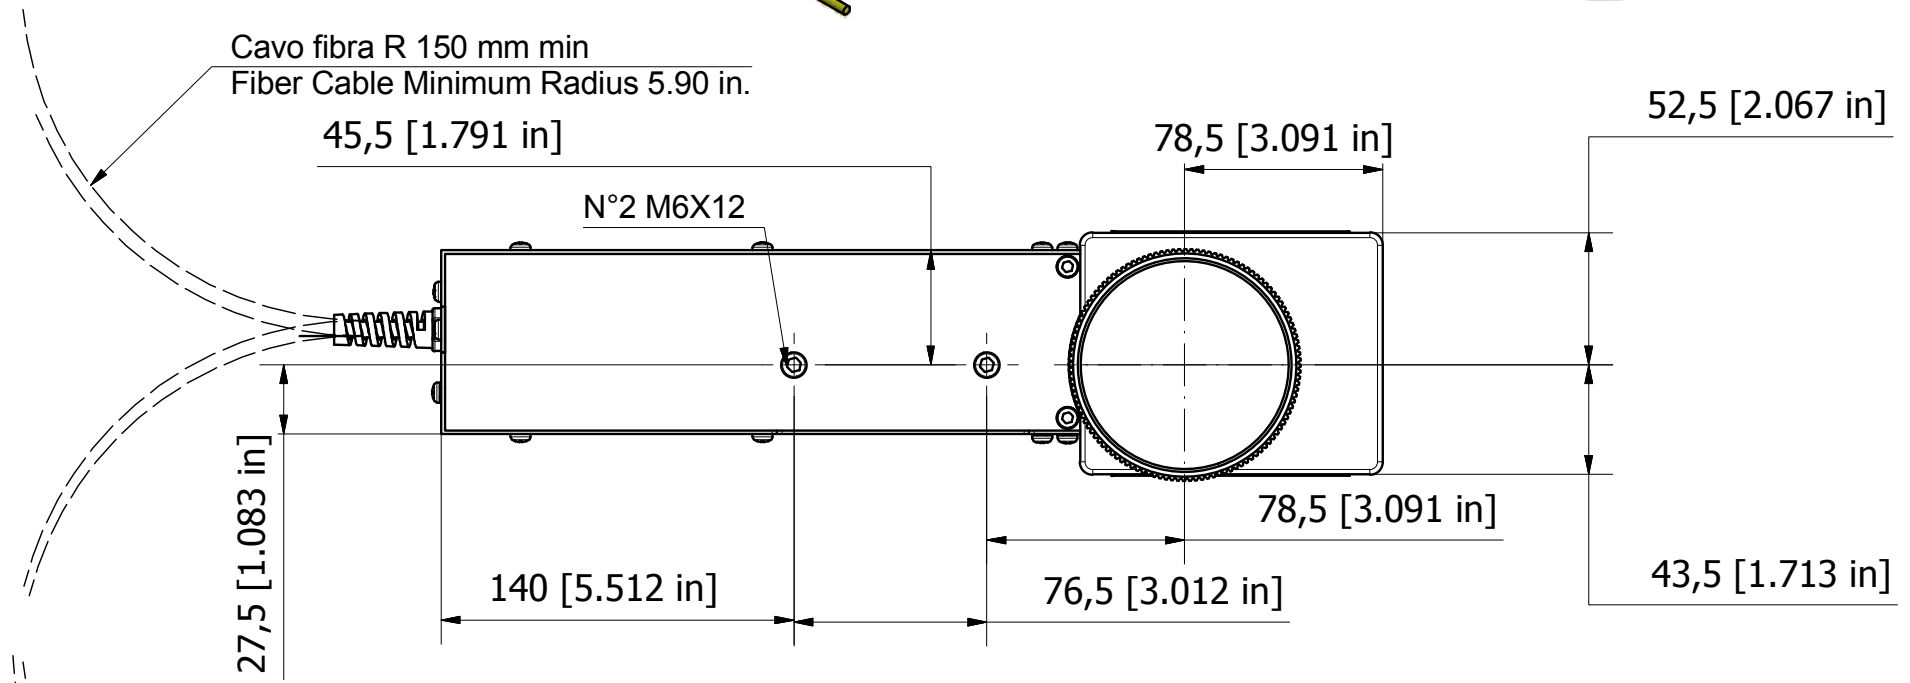

A B C D E F

Cavo fibra R 150 mm min  
Fiber Cable Minimum Radius 5.90 in.  
45,5 [1.791 in]

Cavo fibra R 150 mm min  
Fiber Cable Minimum Radius 5.90 in.

DATA	VALUE
A	200
B	150

Cavo fibra R 150 mm min  
Fiber Cable Minimum Radius 5.90 in.

INGOMBRO FYBRA 22W - 33W  
OVERALL DIMENSIONS FYBRA 22W - 33W

REV.	DESCRIPTION OF MODIFICATION	DATE	DISEG.	V.R.	V.R.
00	ISSUE	16/09/16			

THIS DRAWING IS OUR PROPERTY AND MUST NOT BE SHOWN TO THIRD PERSON UNLESS IN ITS ORIGINAL FORM AUTOMATOR INTERNATIONAL RESERVES THE RIGHT TO MAKE CHANGES WITHOUT NOTICE